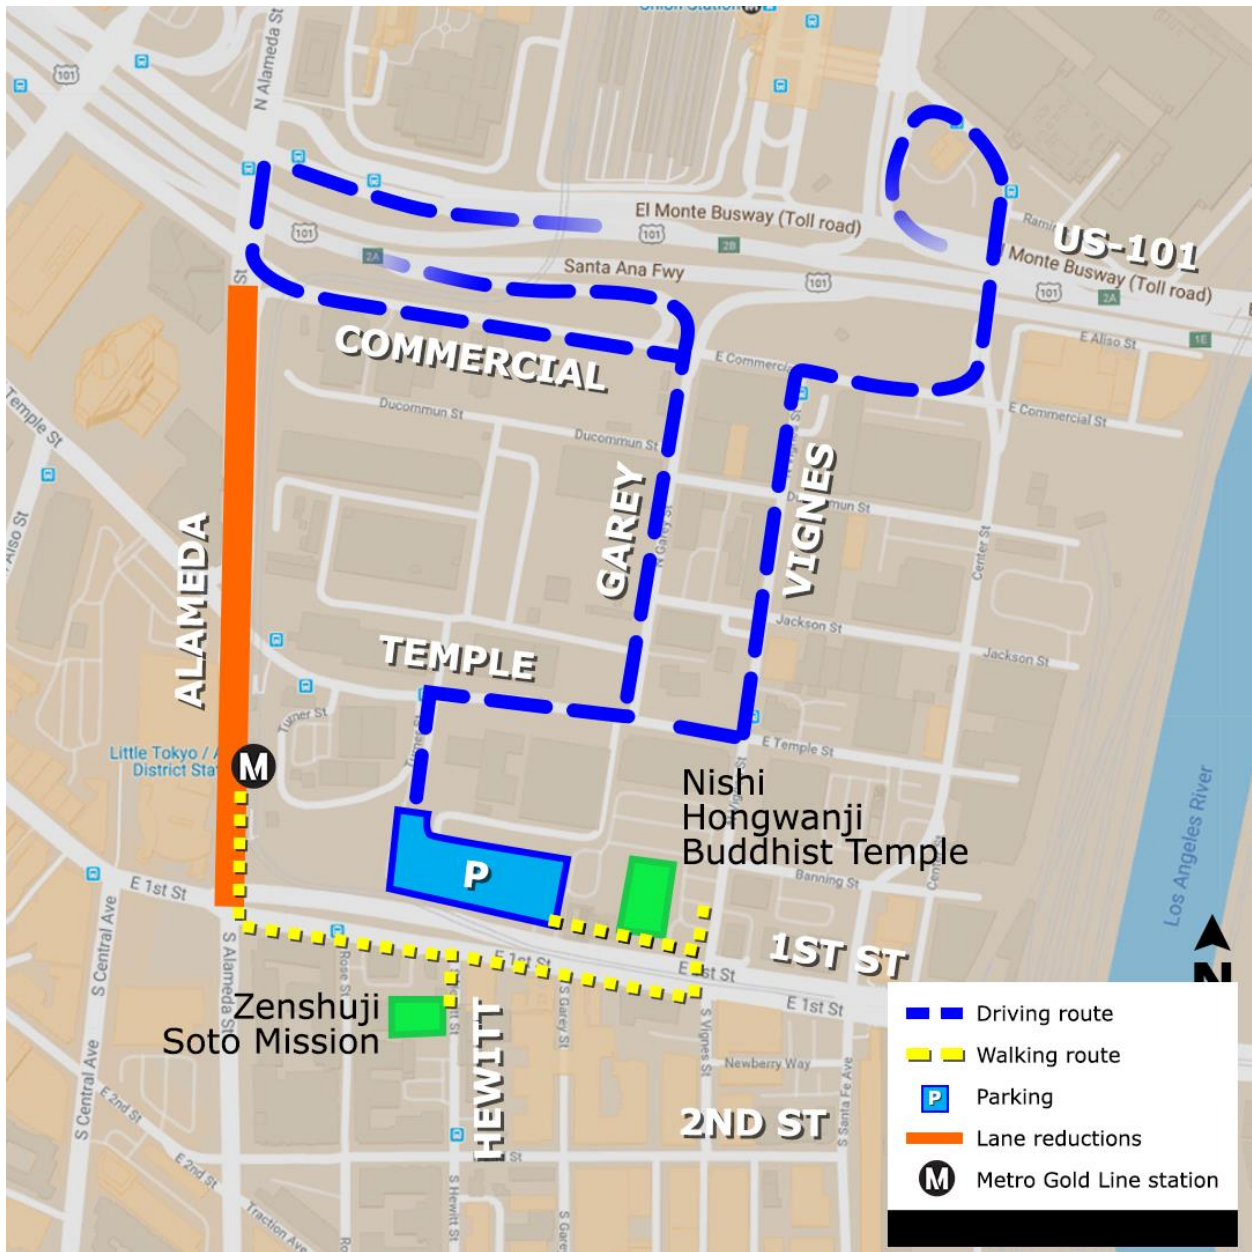

Obon Festival Parking – July 13 & 14

Free parking located at the SP+ Mangrove Parking Lot (428 E Temple St)

LADWP-Power lane reductions in place on Alameda St, between Commercial and 1st St. Left turns from Alameda to Temple St restricted. Thru traffic maintained.